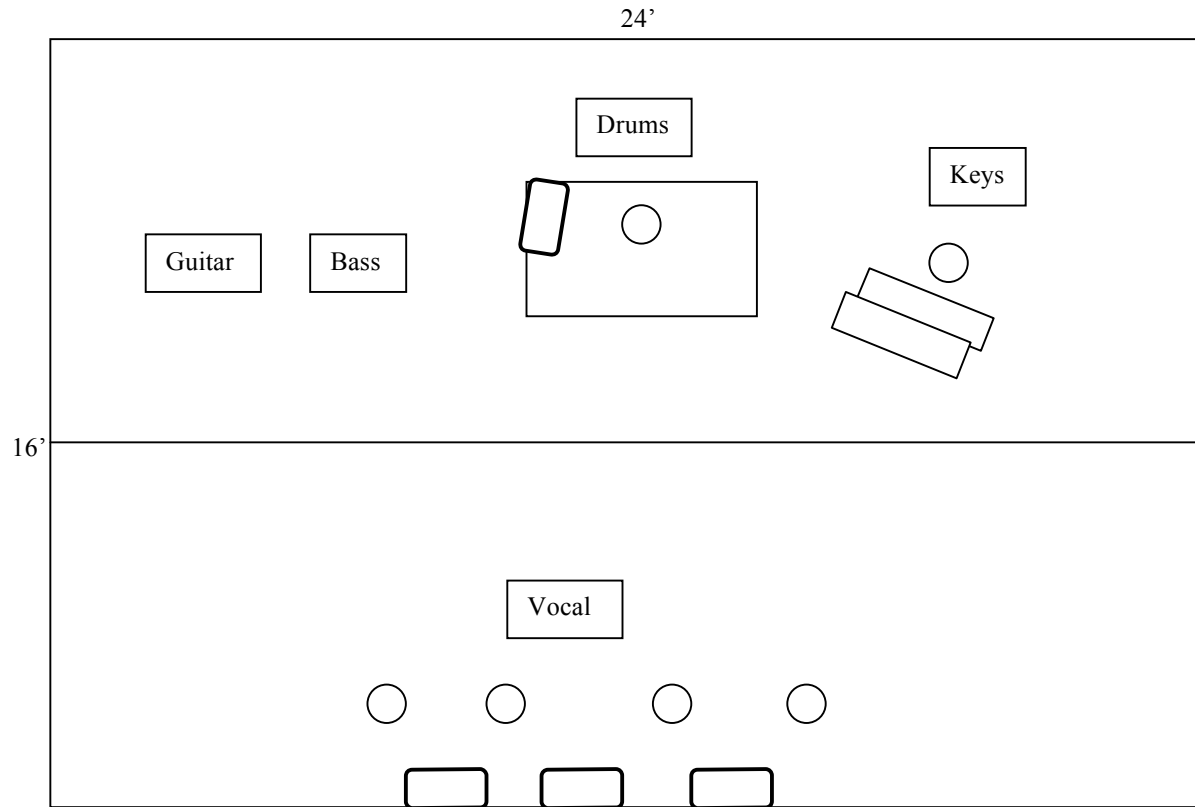

## Band (4-piece)

### Atlantic City Boys Show

**Stage:** 24' by 16' Stage is requested. 30 inch height.  
**Electrical:** 2- 4 way boxes at stage (20 amp, 110 volt)

- |  |   |
|--|---|
| <ol style="list-style-type: none"> <li>1. Lead vocal (wireless)</li> <li>2. Lead vocal (wireless)</li> <li>3. Lead vocal (wireless)</li> <li>4. Lead vocal (wireless)</li> <li>5. Kick</li> <li>6. Snare</li> <li>7. Hi hat</li> <li>8. Mounted tom</li> </ol> | <ol style="list-style-type: none"> <li>10. Floor tom</li> <li>11. Overhead (cymbals)</li> <li>12. Bass guitar (DI)</li> <li>13. Keyboards left (DI)</li> <li>14. Keyboards right (DI)</li> <li>15. Guitar (mic on speaker)</li> </ol> |
|--|---|

Request 2 mixes/4wedges  
 Lighting should be flesh-tones, blue, magenta, red, and yellow.  
 Shure Beta 58, SM 58 or comparable for vocal mics (**request wireless for lead vocals**)  
 Sound technician choice for all other mics.